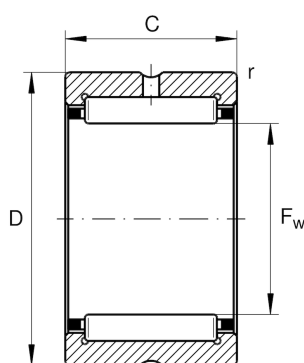

★ NK50/25-TV-XL

Needle roller bearing

Schaeffler ID:
0507543860000

Needle roller bearings NK, light series

★ Preferred product

X-life

Technical information

Temperature range

T_{\min}	-20 °C	Operating temperature min.
T_{\max}	120 °C	Operating temperature max.
	0,001 kg	Weight

Main Dimensions & Performance Data

F_w	50 mm	Under roller diameter
D	62 mm	Outside diameter
C	25 mm	Width, outer ring
C_r	48.500 N	Basic dynamic load rating, radial
C_{0r}	87.000 N	Basic static load rating, radial
C_{ur}	15.000 N	Fatigue load limit, radial
n_G	9.200 1/min	Limiting speed
n_{gr}	5.400 1/min	Reference speed

Dimensions

r_{\min}	0,6 mm	Minimum chamfer dimension
------------	--------	---------------------------

Additional information

G50X62X5	Sealing ring
SD50X62X5	Sealing ring 2