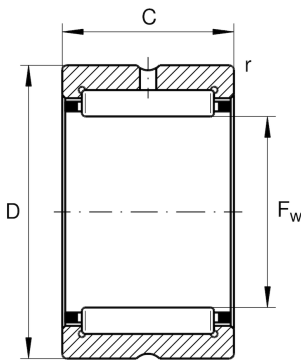

★ NK50/35-TV-XL

Needle roller bearing

Schaeffler ID:
0507543940000

Needle roller bearings NK, light series

★ Preferred product

X-life

Technical information

Temperature range

T_{\min}	-20 °C	Operating temperature min.
T_{\max}	120 °C	Operating temperature max.
	0,002 kg	Weight

Main Dimensions & Performance Data

F_w	50 mm	Under roller diameter
D	62 mm	Outside diameter
C	35 mm	Width, outer ring
C_r	67.000 N	Basic dynamic load rating, radial
C_{0r}	132.000 N	Basic static load rating, radial
C_{ur}	24.300 N	Fatigue load limit, radial
n_G	9.200 1/min	Limiting speed
n_{gr}	5.200 1/min	Reference speed

Dimensions

r_{\min}	0,6 mm	Minimum chamfer dimension
------------	--------	---------------------------

Additional information

G50X62X5	Sealing ring
SD50X62X5	Sealing ring 2