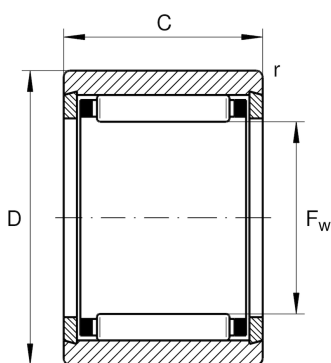

★ NK9/12-TV-XL

Needle roller bearing

Schaeffler ID:
0507532740000

Needle roller bearings NK, light series

★ Preferred product

X-life

Technical information

Temperature range

T_{\min}	-20 °C	Operating temperature min.
T_{\max}	120 °C	Operating temperature max.
	9,67 g	Weight

Main Dimensions & Performance Data

F_w	9 mm	Under roller diameter
D	16 mm	Outside diameter
C	12 mm	Width, outer ring
C_r	5.100 N	Basic dynamic load rating, radial
C_{0r}	5.000 N	Basic static load rating, radial
C_{ur}	860 N	Fatigue load limit, radial
n_G	31.000 1/min	Limiting speed
n_{gr}	32.000 1/min	Reference speed

Dimensions

r_{\min}	0,3 mm	Minimum chamfer dimension
------------	--------	---------------------------

Additional information

	G9X16X3	Sealing ring
--	---------	--------------