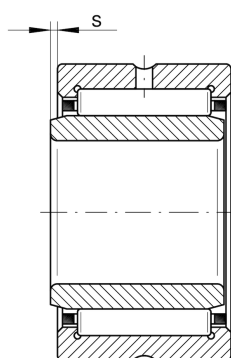

★ NKI35/20-TV-XL

Needle roller bearing

Schaeffler ID:
0507622220000

Needle roller bearings NKI, light series

★ Preferred product

X-life

Technical information

Temperature range

T_{\min}	-20 °C	Operating temperature min.
T_{\max}	120 °C	Operating temperature max.
	0,121 kg	Weight

Main Dimensions & Performance Data

d	35 mm	Bore diameter
D	50 mm	Outside diameter
B	20 mm	Width
C_r	33.500 N	Basic dynamic load rating, radial
C_{0r}	56.000 N	Basic static load rating, radial
C_{ur}	10.000 N	Fatigue load limit, radial
n_G	11.400 1/min	Limiting speed
n_{gr}	6.100 1/min	Reference speed

Dimensions

F	40 mm	Raceway diameter inner ring
r_{\min}	0,3 mm	Minimum chamfer dimension
s	0,5 mm	Axial displacement