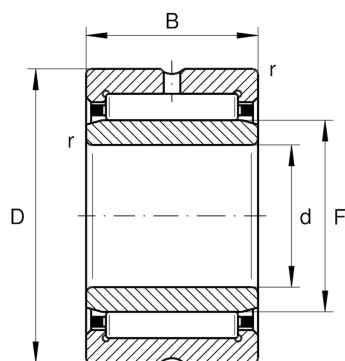

★ NKI35/20-TV-XL

Needle roller bearing

Schaeffler ID:
0507622220000

Needle roller bearings NKI, light series

★ Preferred product

X-life

Technical information

Temperature range

T_{\min}	-20 °C	Operating temperature min.
T_{\max}	120 °C	Operating temperature max.
	0,121 kg	Weight

Main Dimensions & Performance Data

d	35 mm	Bore diameter
D	50 mm	Outside diameter
B	20 mm	Width
C_r	33.500 N	Basic dynamic load rating, radial
C_{0r}	56.000 N	Basic static load rating, radial
C_{ur}	10.000 N	Fatigue load limit, radial
n_G	11.400 1/min	Limiting speed
n_{gr}	6.100 1/min	Reference speed

Dimensions

F	40 mm	Raceway diameter inner ring
r_{\min}	0,3 mm	Minimum chamfer dimension
s	0,5 mm	Axial displacement