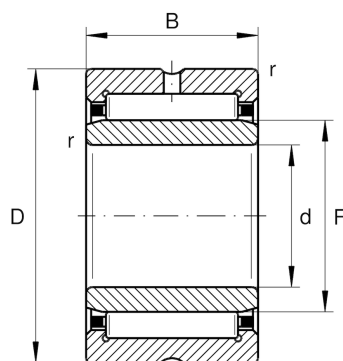

**NKI5/16-TV-XL**

Needle roller bearing

Schaeffler ID:
0507614550000

Needle roller bearings NKI, light series

X-life

Technical information

**Main Dimensions & Performance Data**

d	5 mm	Bore diameter
D	15 mm	Outside diameter
B	16 mm	Width
C_r	5.800 N	Basic dynamic load rating, radial
C_{0r}	5.800 N	Basic static load rating, radial
C_{ur}	990 N	Fatigue load limit, radial
n_G	32.500 1/min	Limiting speed
n_{gr}	32.000 1/min	Reference speed
	15,3 g	Weight

Dimensions

F	8 mm	Raceway diameter inner ring
r_{min}	0,3 mm	Minimum chamfer dimension
s	2 mm	Axial displacement

Temperature range

T_{min}	-20 °C	Operating temperature min.
T_{max}	120 °C	Operating temperature max.