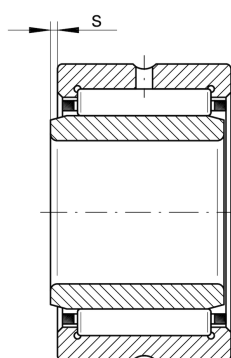

**NKI5/16-TV-XL**

Needle roller bearing

Schaeffler ID:
0507614550000

Needle roller bearings NKI, light series

X-life

Technical information

**Main Dimensions & Performance Data**

d	5 mm	Bore diameter
D	15 mm	Outside diameter
B	16 mm	Width
C_r	5.800 N	Basic dynamic load rating, radial
C_{0r}	5.800 N	Basic static load rating, radial
C_{ur}	990 N	Fatigue load limit, radial
n_G	32.500 1/min	Limiting speed
n_{gr}	32.000 1/min	Reference speed
	15,3 g	Weight

Dimensions

F	8 mm	Raceway diameter inner ring
r_{min}	0,3 mm	Minimum chamfer dimension
s	2 mm	Axial displacement

Temperature range

T_{min}	-20 °C	Operating temperature min.
T_{max}	120 °C	Operating temperature max.