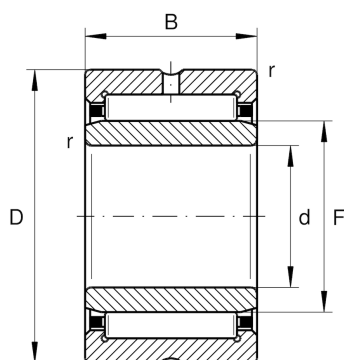

★ NKI55/35-XL

Needle roller bearing

Schaeffler ID:
0507624600000

Needle roller bearings NKI, light series

★ Preferred product

X-life

Technical information

Temperature range

$T_{\min}$	-30 °C	Operating temperature min.
$T_{\max}$	120 °C	Operating temperature max.
	0,38 kg	Weight

Main Dimensions & Performance Data

d	55 mm	Bore diameter
D	72 mm	Outside diameter
B	35 mm	Width
C_r	63.000 N	Basic dynamic load rating, radial
C_{0r}	130.000 N	Basic static load rating, radial
C_{ur}	23.900 N	Fatigue load limit, radial
n_G	7.700 1/min	Limiting speed
n_{gr}	4.550 1/min	Reference speed

Dimensions

F	60 mm	Raceway diameter inner ring
$r_{\min}$	0,6 mm	Minimum chamfer dimension
s	2 mm	Axial displacement