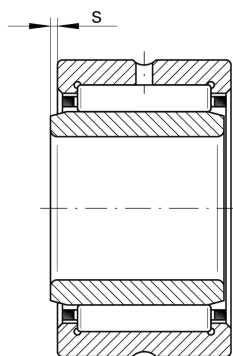

Technical information

Temperature range

$T_{\min}$	-30 °C	Operating temperature min.
$T_{\max}$	120 °C	Operating temperature max.
	0,38 kg	Weight

Main Dimensions & Performance Data

d	55 mm	Bore diameter
D	72 mm	Outside diameter
B	35 mm	Width
C_r	63.000 N	Basic dynamic load rating, radial
C_{0r}	130.000 N	Basic static load rating, radial
C_{ur}	23.900 N	Fatigue load limit, radial
n_G	7.700 1/min	Limiting speed
n_{gr}	4.550 1/min	Reference speed

Dimensions

F	60 mm	Raceway diameter inner ring
$r_{\min}$	0,6 mm	Minimum chamfer dimension
s	2 mm	Axial displacement