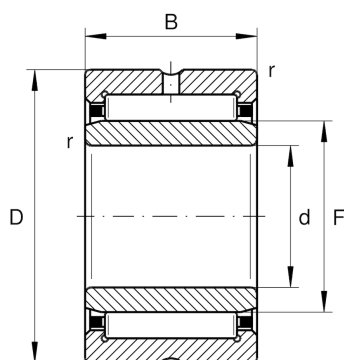

★ NKI60/35-XL

Needle roller bearing

Schaeffler ID:
0507624940000

Needle roller bearings NKI, light series

★ Preferred product

X-life

Technical information

Temperature range

$T_{\min}$	-30 °C	Operating temperature min.
$T_{\max}$	120 °C	Operating temperature max.
	0,551 kg	Weight

Main Dimensions & Performance Data

d	60 mm	Bore diameter
D	82 mm	Outside diameter
B	35 mm	Width
C_r	70.000 N	Basic dynamic load rating, radial
C_{0r}	139.000 N	Basic static load rating, radial
C_{ur}	26.000 N	Fatigue load limit, radial
n_G	6.800 1/min	Limiting speed
n_{gr}	4.050 1/min	Reference speed

Dimensions

F	68 mm	Raceway diameter inner ring
$r_{\min}$	0,6 mm	Minimum chamfer dimension
s	1 mm	Axial displacement