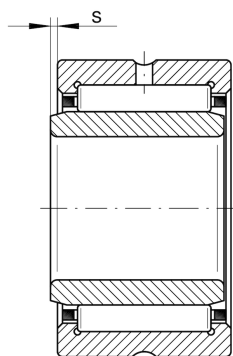

Technical information

Temperature range

$T_{\min}$	-30 °C	Operating temperature min.
$T_{\max}$	120 °C	Operating temperature max.
	0,551 kg	Weight

Main Dimensions & Performance Data

d	60 mm	Bore diameter
D	82 mm	Outside diameter
B	35 mm	Width
C_r	70.000 N	Basic dynamic load rating, radial
C_{0r}	139.000 N	Basic static load rating, radial
C_{ur}	26.000 N	Fatigue load limit, radial
n_G	6.800 1/min	Limiting speed
n_{gr}	4.050 1/min	Reference speed

Dimensions

F	68 mm	Raceway diameter inner ring
$r_{\min}$	0,6 mm	Minimum chamfer dimension
s	1 mm	Axial displacement