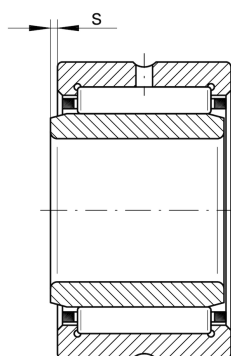

**NKI7/16-TV-XL**

Needle roller bearing

Schaeffler ID:
0507465100000

Needle roller bearings NKI, light series

X-life

Technical information

**Main Dimensions & Performance Data**

d	7 mm	Bore diameter
D	17 mm	Outside diameter
B	16 mm	Width
C_r	7.000 N	Basic dynamic load rating, radial
C_{0r}	7.800 N	Basic static load rating, radial
C_{ur}	1.330 N	Fatigue load limit, radial
n_G	29.500 1/min	Limiting speed
n_{gr}	25.500 1/min	Reference speed
	18,5 g	Weight

Dimensions

F	10 mm	Raceway diameter inner ring
r_{min}	0,3 mm	Minimum chamfer dimension
s	2 mm	Axial displacement

Temperature range

T_{min}	-20 °C	Operating temperature min.
T_{max}	120 °C	Operating temperature max.