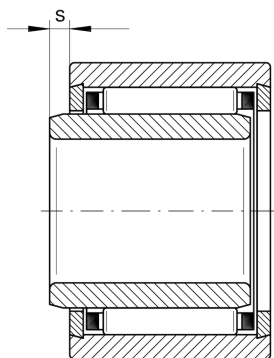

**NKI7/16-TV-XL**

Needle roller bearing

Schaeffler ID:
0507465100000

Needle roller bearings NKI, light series

X-life

Technical information

**Main Dimensions & Performance Data**

d	7 mm	Bore diameter
D	17 mm	Outside diameter
B	16 mm	Width
C_r	7.000 N	Basic dynamic load rating, radial
C_{0r}	7.800 N	Basic static load rating, radial
C_{ur}	1.330 N	Fatigue load limit, radial
n_G	29.500 1/min	Limiting speed
n_{gr}	25.500 1/min	Reference speed
	18,5 g	Weight

Dimensions

F	10 mm	Raceway diameter inner ring
r_{min}	0,3 mm	Minimum chamfer dimension
s	2 mm	Axial displacement

Temperature range

T_{min}	-20 °C	Operating temperature min.
T_{max}	120 °C	Operating temperature max.