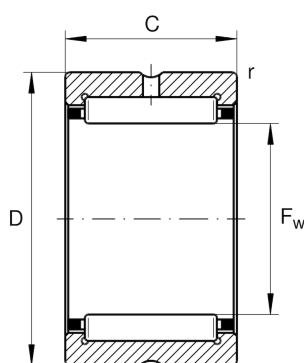

**RNA4920-XL**

Radial roller bearing

Schaeffler ID:
0506729160000

Radial roller bearing RNA..-XL

X-life

Technical information

**Main Dimensions & Performance Data**

F_w	115 mm	Under roller diameter
D	140 mm	Outside diameter
B	40 mm	Width
C_r	144.000 N	Basic dynamic load rating, radial
C_{0r}	270.000 N	Basic static load rating, radial
C_{ur}	46.000 N	Fatigue load limit, radial
n_G	4.000 1/min	Limiting speed
$n_{G \text{ Grease}}$	2.400 1/min	Limiting speed for grease lubrication
n_{gr}	2.650 1/min	Reference speed
	0,012 kg	Weight

Dimensions

r_{\min}	1,1 mm	Minimum chamfer dimension
C	40 mm	Width, outer ring

Temperature range

T_{\min}	-30 °C	Operating temperature min.
T_{\max}	120 °C	Operating temperature max.