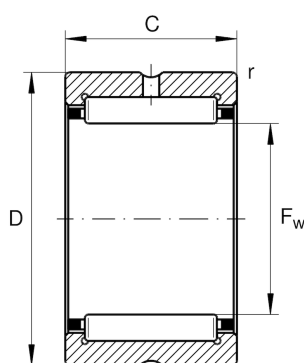

**RNA4924-XL**

Radial roller bearing

Schaeffler ID:
0506730500000

Radial roller bearing RNA..-XL

X-life

Technical information

**Main Dimensions & Performance Data**

F_w	135 mm	Under roller diameter
D	165 mm	Outside diameter
B	45 mm	Width
C_r	205.000 N	Basic dynamic load rating, radial
C_{0r}	390.000 N	Basic static load rating, radial
C_{ur}	65.000 N	Fatigue load limit, radial
n_G	3.400 1/min	Limiting speed
$n_{G \text{ Grease}}$	2.040 1/min	Limiting speed for grease lubrication
n_{gr}	2.250 1/min	Reference speed
	1,826 kg	Weight

Dimensions

r_{\min}	1,1 mm	Minimum chamfer dimension
C	45 mm	Width, outer ring

Temperature range

T_{\min}	-30 °C	Operating temperature min.
T_{\max}	120 °C	Operating temperature max.