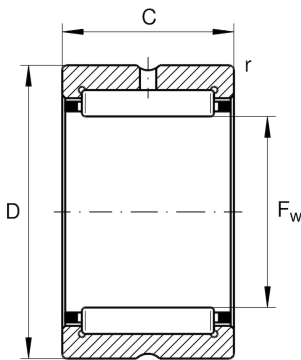

**RNA4926-XL**

Radial roller bearing

Schaeffler ID:
0506730680000

Radial roller bearing RNA..-XL

X-life

Technical information

**Main Dimensions & Performance Data**

F_w	150 mm	Under roller diameter
D	180 mm	Outside diameter
B	50 mm	Width
C_r	229.000 N	Basic dynamic load rating, radial
C_{0r}	470.000 N	Basic static load rating, radial
C_{ur}	76.000 N	Fatigue load limit, radial
n_G	3.100 1/min	Limiting speed
$n_{G \text{ Grease}}$	1.850 1/min	Limiting speed for grease lubrication
n_{gr}	2.080 1/min	Reference speed
	2,339 kg	Weight

Dimensions

r_{\min}	1,5 mm	Minimum chamfer dimension
C	50 mm	Width, outer ring

Temperature range

T_{\min}	-30 °C	Operating temperature min.
T_{\max}	120 °C	Operating temperature max.