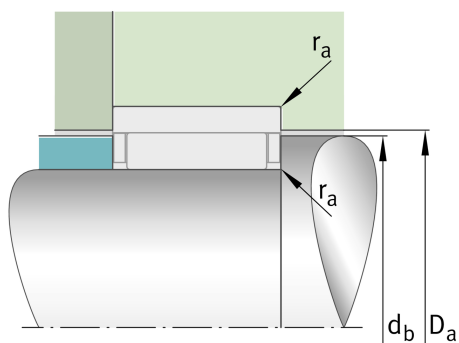

## RNAO12X22X12-TV-XL

Needle roller bearing

Schaeffler ID:  
0507757900000

Needle roller bearings RNAO, without ribs

X-life

### Main Dimensions & Performance Data

$F_w$	12 mm	Under roller diameter
$D$	22 mm	Outside diameter
$C$	12 mm	Width, outer ring
$C_r$	11.300 N	Basic dynamic load rating, radial
$C_{0r}$	9.900 N	Basic static load rating, radial
$C_{ur}$	1.770 N	Fatigue load limit, radial
$n_G$	26.000 1/min	Limiting speed
$n_{gr}$	19.700 1/min	Reference speed
	19 g	Weight

### Dimensions

$E$	18 mm	Raceway diameter outer ring
$r_{min}$	0,3 mm	Minimum chamfer dimension

### Mounting dimensions

$D_b$	12,3 mm	Shoulder diameter axial guidance NK/housing
$d_b$	17,6 mm	Shoulder diameter axial guidance NK/shaft
$D_a$	18,3 mm	Shoulder diameter outer ring
$r_{a max}$	0,3 mm	Maximum recess radius