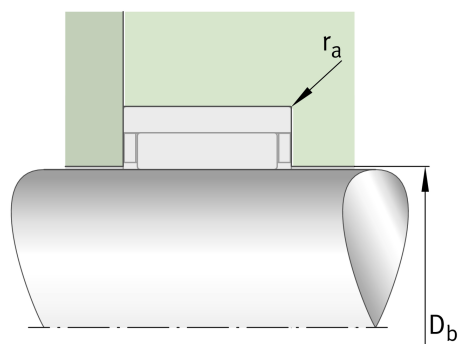

### Main Dimensions & Performance Data

$F_w$	12 mm	Under roller diameter
$D$	22 mm	Outside diameter
$C$	12 mm	Width, outer ring
$C_r$	11.300 N	Basic dynamic load rating, radial
$C_{0r}$	9.900 N	Basic static load rating, radial
$C_{ur}$	1.770 N	Fatigue load limit, radial
$n_G$	26.000 1/min	Limiting speed
$n_{gr}$	19.700 1/min	Reference speed
	19 g	Weight

### Dimensions

$E$	18 mm	Raceway diameter outer ring
$r_{min}$	0,3 mm	Minimum chamfer dimension

### Mounting dimensions

$D_b$	12,3 mm	Shoulder diameter axial guidance NK/housing
$d_b$	17,6 mm	Shoulder diameter axial guidance NK/shaft
$D_a$	18,3 mm	Shoulder diameter outer ring
$r_{a max}$	0,3 mm	Maximum recess radius