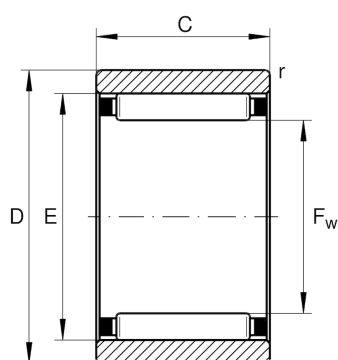

## RNAO12X22X12-TV-XL

Needle roller bearing

Schaeffler ID:  
0507757900000

Needle roller bearings RNAO, without ribs

X-life

### Main Dimensions & Performance Data

$F_w$	12 mm	Under roller diameter
$D$	22 mm	Outside diameter
$C$	12 mm	Width, outer ring
$C_r$	11.300 N	Basic dynamic load rating, radial
$C_{0r}$	9.900 N	Basic static load rating, radial
$C_{ur}$	1.770 N	Fatigue load limit, radial
$n_G$	26.000 1/min	Limiting speed
$n_{gr}$	19.700 1/min	Reference speed
	19 g	Weight

### Dimensions

$E$	18 mm	Raceway diameter outer ring
$r_{min}$	0,3 mm	Minimum chamfer dimension

### Mounting dimensions

$D_b$	12,3 mm	Shoulder diameter axial guidance NK/housing
$d_b$	17,6 mm	Shoulder diameter axial guidance NK/shaft
$D_a$	18,3 mm	Shoulder diameter outer ring
$r_{a max}$	0,3 mm	Maximum recess radius