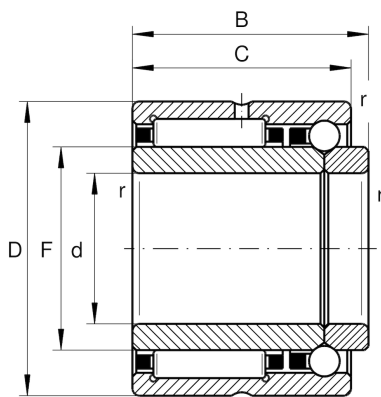

IMAGE
COMING SOON

★ NKIB5913-XL

Needle roller/angular contact ball bearing

Schaeffler ID:
0507829400000

Needle roller/angular contact ball bearings
NKIB, double direction axial component

★ Preferred product

X-life

Technical information

Temperature range

T_{min}	-30 °C	Operating temperature min.
T_{max}	120 °C	Operating temperature max.
	0,649 kg	Weight

Main Dimensions & Performance Data

d	65 mm	Bore diameter
D	90 mm	Outside diameter
B	38 mm	Width
C_r	69.000 N	Basic dynamic load rating, radial
C_{0r}	112.000 N	Basic static load rating, radial
C_a	12.800 N	Basic dynamic load rating, axial
C_{0a}	34.000 N	Basic static load rating, axial
C_{ur}	19.900 N	Fatigue load limit, radial
C_{ua}	1.560 N	Fatigue load limit, axial
n_G	6.300 1/min	Limiting speed
n_{gr}	5.500 1/min	Reference speed

Dimensions

F	72 mm	Raceway diameter inner ring
C	34 mm	Width, outer ring
r_{min}	1 mm	Minimum chamfer dimension