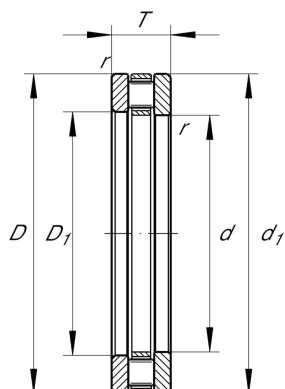

Technical information

Temperature range

$T_{\min}$	-30 °C	Operating temperature min.
$T_{\max}$	120 °C	Operating temperature max.
	0,001 kg	Weight

Main Dimensions & Performance Data

d	30 mm	Bore diameter
D	52 mm	Outside diameter
T	16 mm	Height
C_a	64.000 N	Basic dynamic load rating, axial
C_{0a}	141.000 N	Basic static load rating, axial
C_{ua}	14.400 N	Fatigue load limit, axial
n_G	7.000 1/min	Limiting speed
n_{gr}	2.650 1/min	Reference speed

Dimensions

D_1	32 mm	Bore diameter housing washer
d_1	52 mm	Rip diameter shaft washer
$r_{\min}$	0,6 mm	Minimum chamfer dimension

Mounting dimensions

$d_{a \min}$	50 mm	Minimum diameter shaft shoulder
$D_{a \max}$	31 mm	Maximum diameter of housing shoulder
$r_{a \max}$	0,6 mm	Maximum recess radius

Additional information

K81206-TV	Axial roller and cage assembly
GS81206	Housing Washer
WS81206	Shaft washer