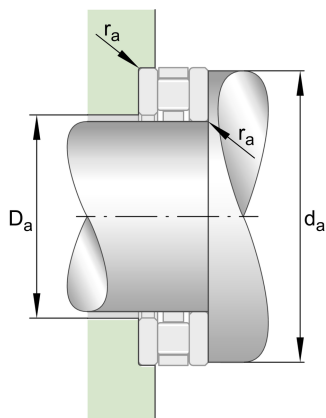

Technical information

Temperature range

$T_{\min}$	-30 °C	Operating temperature min.
$T_{\max}$	120 °C	Operating temperature max.
	0,001 kg	Weight

Main Dimensions & Performance Data

d	30 mm	Bore diameter
D	52 mm	Outside diameter
T	16 mm	Height
C_a	64.000 N	Basic dynamic load rating, axial
C_{0a}	141.000 N	Basic static load rating, axial
C_{ua}	14.400 N	Fatigue load limit, axial
n_G	7.000 1/min	Limiting speed
n_{gr}	2.650 1/min	Reference speed

Dimensions

D_1	32 mm	Bore diameter housing washer
d_1	52 mm	Rip diameter shaft washer
$r_{\min}$	0,6 mm	Minimum chamfer dimension

Mounting dimensions

$d_{a \min}$	50 mm	Minimum diameter shaft shoulder
$D_{a \max}$	31 mm	Maximum diameter of housing shoulder
$r_{a \max}$	0,6 mm	Maximum recess radius

Additional information

K81206-TV	Axial roller and cage assembly
GS81206	Housing Washer
WS81206	Shaft washer