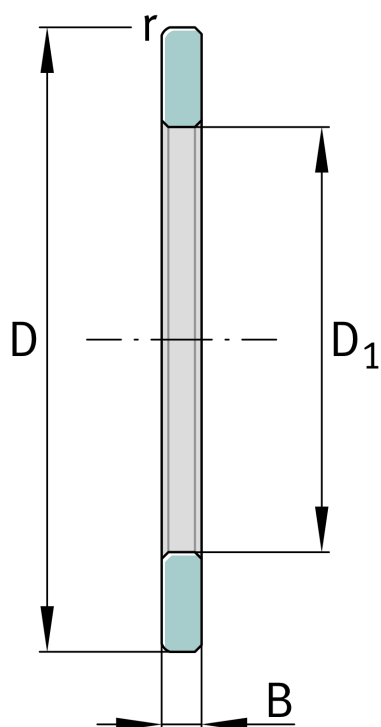

**GS81160**

Housing locating washer

Schaeffler ID:  
0000274990000Axial cylindrical roller bearings 811, single  
direction, comprising K811, GS, WS

## Technical information

**Main Dimensions & Performance Data**

D	380 mm	Outside diameter
D <sub>1</sub>	304 mm	Bore diameter Housing washer
B	18,5 mm	Width outer ring
	5,92 kg	Weight

**Dimensions**

	S	Locating feature bearing outer ring
r <sub>min</sub>	2 mm	Minimum chamfer dimension