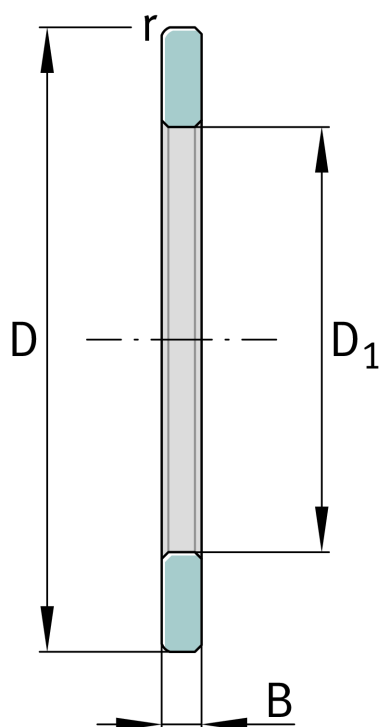

## ★ GS81213

Housing locating washer

Schaeffler ID:  
0000248560000

Axial cylindrical roller bearings 812, single  
direction, comprising K812, GS, WS

★ Preferred product

### Technical information

#### Main Dimensions & Performance Data

D	100 mm	Outside diameter
D <sub>1</sub>	67 mm	Bore diameter Housing washer
B	8 mm	Width outer ring
	0,003 kg	Weight

#### Dimensions

	S	Locating feature bearing outer ring
r <sub>min</sub>	1 mm	Minimum chamfer dimension