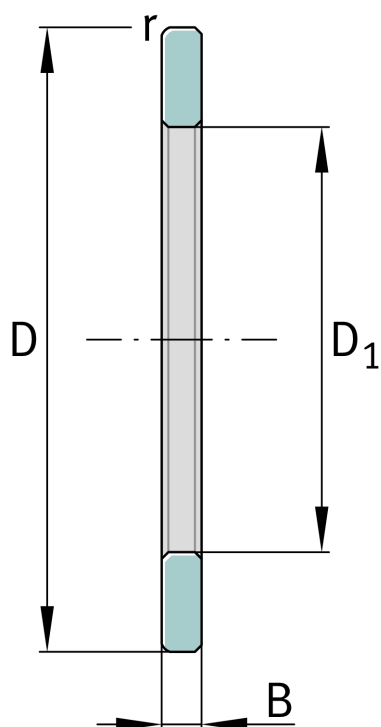

**GS81222**

Housing locating washer

Schaeffler ID:
0000249960000Axial cylindrical roller bearings 812, single
direction, comprising K812, GS, WS

Technical information

**Main Dimensions & Performance Data**

D	160 mm	Outside diameter
D ₁	113 mm	Bore diameter Housing washer
B	11,5 mm	Width outer ring
	0,9 kg	Weight

Dimensions

	S	Locating feature bearing outer ring
r _{min}	1,1 mm	Minimum chamfer dimension