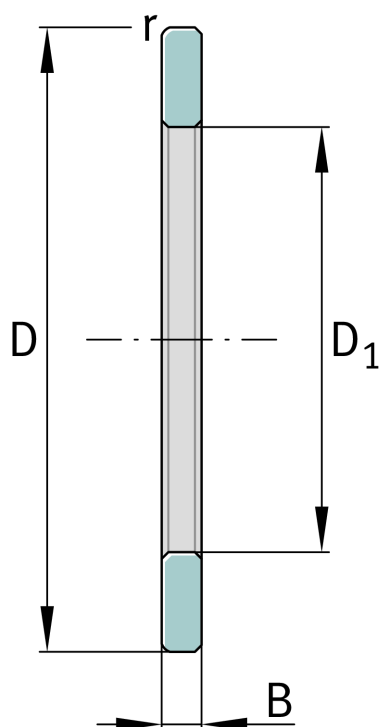


**GS81232**

Housing locating washer

Schaeffler ID:
0000274560000Axial cylindrical roller bearings 812, single
direction, comprising K812, GS, WS

Technical information

**Main Dimensions & Performance Data**

D	225 mm	Outside diameter
D ₁	163 mm	Bore diameter Housing washer
B	15 mm	Width outer ring
	2,16 kg	Weight

Dimensions

	S	Locating feature bearing outer ring
r _{min}	1,5 mm	Minimum chamfer dimension