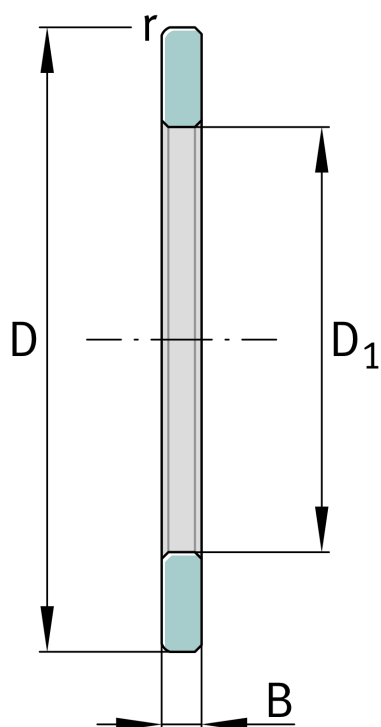

**GS89324**

Housing locating washer

Schaeffler ID:  
0000246000000Axial cylindrical roller bearings 893, single  
direction, comprising K893, GS, WS

## Technical information

**Main Dimensions & Performance Data**

D	210 mm	Outside diameter
D <sub>1</sub>	123 mm	Bore diameter Housing washer
B	18,5 mm	Width outer ring
	3,3 kg	Weight

**Dimensions**

	S	Locating feature bearing outer ring
r <sub>min</sub>	2,1 mm	Minimum chamfer dimension