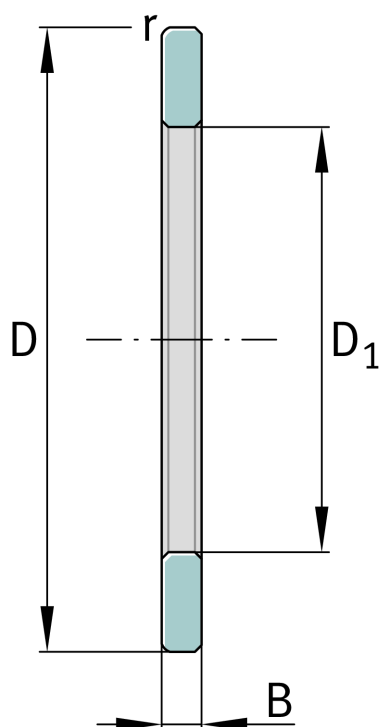


**GS89416**

Housing locating washer

Schaeffler ID:
0001884170000Axial cylindrical roller bearings 894, single
direction, comprising K894, GS, WS

Technical information

**Main Dimensions & Performance Data**

D	170 mm	Outside diameter
D ₁	83 mm	Bore diameter Housing washer
B	18 mm	Width outer ring
	2,5 kg	Weight

Dimensions

	S	Locating feature bearing outer ring
r _{min}	2,1 mm	Minimum chamfer dimension