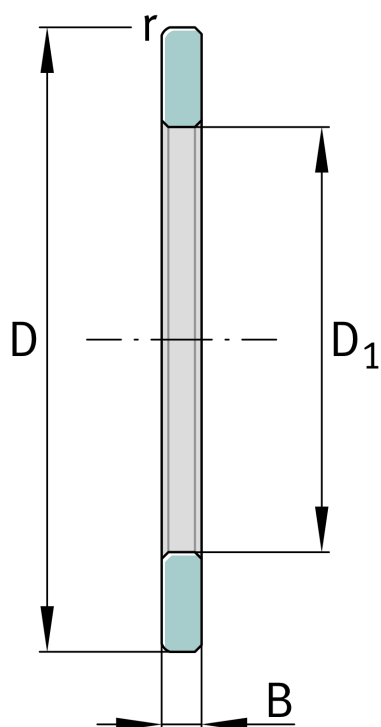

**GS89420**

Housing locating washer

Schaeffler ID:  
0001884410000Axial cylindrical roller bearings 894, single  
direction, comprising K894, GS, WS

## Technical information

**Main Dimensions & Performance Data**

D	210 mm	Outside diameter
D <sub>1</sub>	103 mm	Bore diameter Housing washer
B	22,5 mm	Width outer ring
	4,65 kg	Weight

**Dimensions**

	S	Locating feature bearing outer ring
r <sub>min</sub>	3 mm	Minimum chamfer dimension