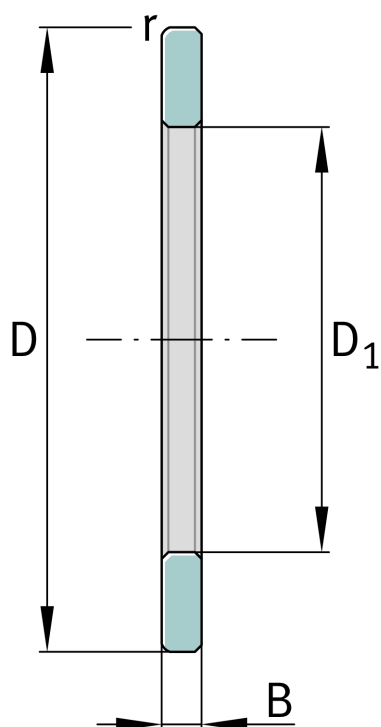

**GS89422**

Housing locating washer

Schaeffler ID:  
0001884680000Axial cylindrical roller bearings 894, single  
direction, comprising K894, GS, WS

## Technical information

**Main Dimensions & Performance Data**

D	230 mm	Outside diameter
D <sub>1</sub>	113 mm	Bore diameter Housing washer
B	24,5 mm	Width outer ring
	6,061 kg	Weight

**Dimensions**

	S	Locating feature bearing outer ring
r <sub>min</sub>	3 mm	Minimum chamfer dimension