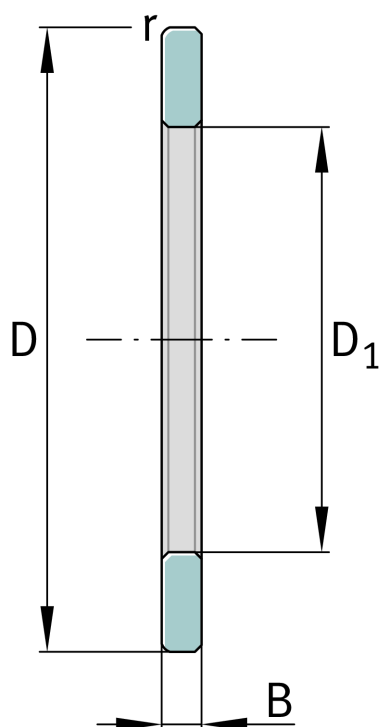

**GS89426**

Housing locating washer

Schaeffler ID:  
0001884840000Axial cylindrical roller bearings 894, single  
direction, comprising K894, GS, WS

## Technical information

**Main Dimensions & Performance Data**

D	270 mm	Outside diameter
D <sub>1</sub>	134 mm	Bore diameter Housing washer
B	28,5 mm	Width outer ring
	9,65 kg	Weight

**Dimensions**

	S	Locating feature bearing outer ring
r <sub>min</sub>	4 mm	Minimum chamfer dimension