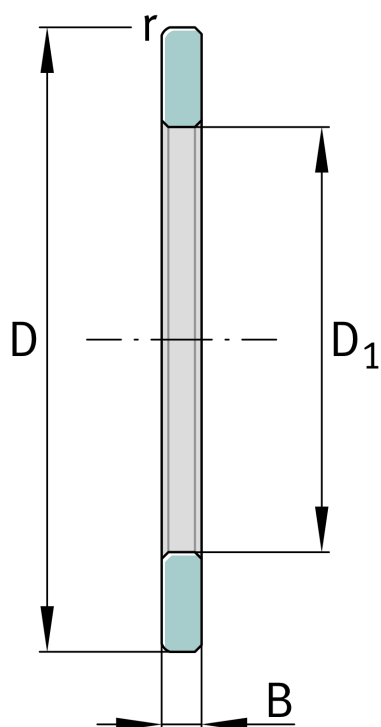

**GS89430**

Housing locating washer

Schaeffler ID:
0001885060000Axial cylindrical roller bearings 894, single
direction, comprising K894, GS, WS

Technical information

**Main Dimensions & Performance Data**

D	300 mm	Outside diameter
D ₁	154 mm	Bore diameter Housing washer
B	30 mm	Width outer ring
	12,26 kg	Weight

Dimensions

	S	Locating feature bearing outer ring
r _{min}	4 mm	Minimum chamfer dimension