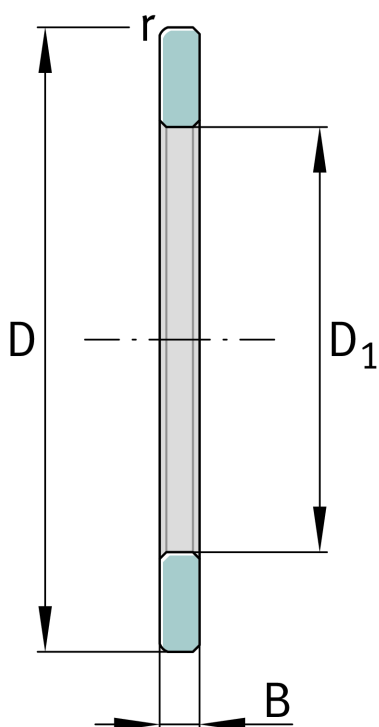


**GS89434**

Housing locating washer

Schaeffler ID:
0001885220000Axial cylindrical roller bearings 894, single
direction, comprising K894, GS, WS

Technical information

**Main Dimensions & Performance Data**

D	340 mm	Outside diameter
D ₁	174 mm	Bore diameter Housing washer
B	34,5 mm	Width outer ring
	18,15 kg	Weight

Dimensions

	S	Locating feature bearing outer ring
r _{min}	5 mm	Minimum chamfer dimension