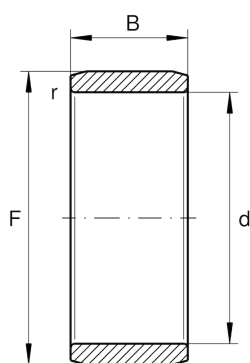

★ IR14X17X17-XL

Inner ring

Schaeffler ID:
0000207450000

Inner ring IR..-XL, cylindrical

★ Preferred product

X-life

Technical information

Main Dimensions & Performance Data

d	14 mm	Bore diameter
F	17 mm	Raceway diameter inner ring
B	17 mm	Width
	-0,004 mm	Raceway diameter upper tolerance
	-0,018 mm	Raceway diameter lower tolerance
r _{min}	0,3 mm	Minimum chamfer dimension
	0,01 kg	Weight