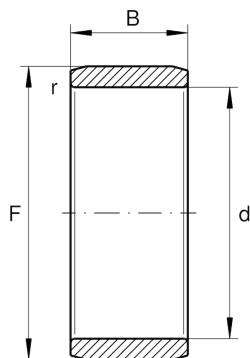

**LR10X13X12,5**

Inner ring

Schaeffler ID:
0000596410000

Inner ring LR, cylindrical

Technical information

**Main Dimensions & Performance Data**

| | | |
|---|----------|---------------|
| d | 10 mm | Bore diameter |
| B | 12,5 mm | Width |
| | 30 ° | Chamfer angle |
| | 0,005 kg | Weight |