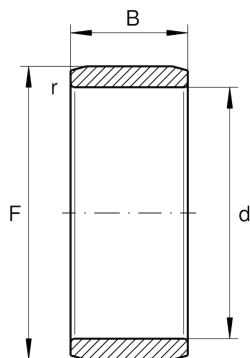

LR12X15X12,5

Inner ring

Schaeffler ID:
0000596500000

Inner ring LR, cylindrical

Technical information

Main Dimensions & Performance Data

d	12 mm	Bore diameter
B	12,5 mm	Width
	30 °	Chamfer angle
	6 g	Weight