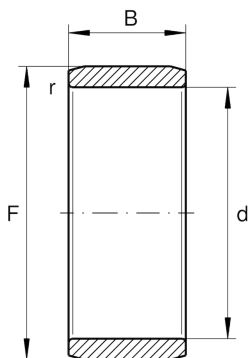


**LR20X25X38,5**

Inner ring

Schaeffler ID:
0000597490000

Inner ring LR, cylindrical

Technical information

**Main Dimensions & Performance Data**

d	20 mm	Bore diameter
B	38,5 mm	Width
	30 °	Chamfer angle
	52,5 g	Weight