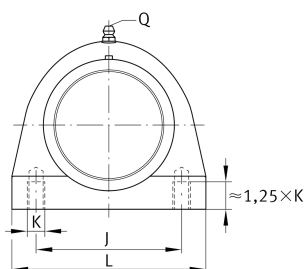

PSHE20-TV-FA125.5

Plummer block housing unit

Schaeffler ID:
0573405870000

Plummer block housing unit PSHE..-TV,
RIBB plastic

Technical information

Main Dimensions & Performance Data

d	20 mm	Bore diameter
L	72,8 mm	Length
H ₂	66 mm	Height
	0,3 kg	Weight

Dimensions

H	33,3 mm	Distance shaft axis
	GEH-SHE04-TV	Housing
	GRAE20-NPP-B-	Bearing designation
	FA107/125.5	
A	34,5 mm	Width (base)
	KASK04-S-G	End cap
B ₁	31 mm	Locking collar total width
S	23,5 mm	Distance raceway
	KASK04-S-R-NBR	Open protecting cap
Q	1/4 - 28 UNF	Connection thread lubrication

Mounting dimensions

J	50,8 mm	Distance fixing bore
---	---------	----------------------