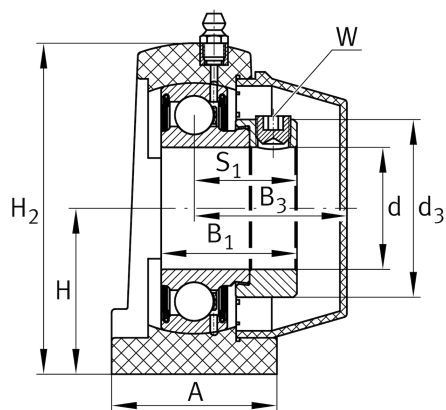

PSHE20-TV-FA125.5

Plummer block housing unit

Schaeffler ID:
0573405870000

Plummer block housing unit PSHE..-TV,
RIBB plastic

Technical information

Main Dimensions & Performance Data

d	20 mm	Bore diameter
L	72,8 mm	Length
H ₂	66 mm	Height
	0,3 kg	Weight

Dimensions

H	33,3 mm	Distance shaft axis
	GEH-SHE04-TV	Housing
	GRAE20-NPP-B-	Bearing designation
	FA107/125.5	
A	34,5 mm	Width (base)
	KASK04-S-G	End cap
B ₁	31 mm	Locking collar total width
S	23,5 mm	Distance raceway
	KASK04-S-R-NBR	Open protecting cap
Q	1/4 - 28 UNF	Connection thread lubrication

Mounting dimensions

J	50,8 mm	Distance fixing bore
---	---------	----------------------