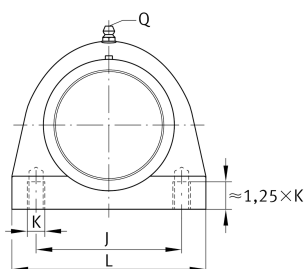

## PSHE25-TV-FA125.5

Plummer block housing unit

Schaeffler ID:  
0573407730000

Plummer block housing unit PSHE..-TV,  
RIBB plastic

### Main Dimensions & Performance Data

d	25 mm	Bore diameter
L	76,2 mm	Length
H <sub>2</sub>	73,5 mm	Height
	0,35 kg	Weight

### Dimensions

H	36,5 mm	Distance shaft axis
	GEH-SHE05-TV	Housing
	GRAE25-NPP-B- FA107/125.5	Bearing designation
A	39,5 mm	Width (base)
	KASK05-S-G	End cap
B <sub>1</sub>	31 mm	Locking collar total width
S	23,5 mm	Distance raceway
	KASK05-S-R-NBR	Open protecting cap
Q	1/4 - 28 UNF	Connection thread lubrication

### Mounting dimensions

J	50,8 mm	Distance fixing bore
---	---------	----------------------