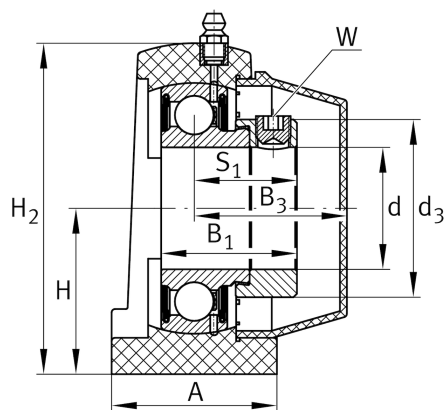

## PSHE25-TV-FA125.5

Plummer block housing unit

Schaeffler ID:  
0573407730000

Plummer block housing unit PSHE..-TV,  
RIBB plastic

### Main Dimensions & Performance Data

d	25 mm	Bore diameter
L	76,2 mm	Length
H <sub>2</sub>	73,5 mm	Height
	0,35 kg	Weight

### Dimensions

H	36,5 mm	Distance shaft axis
	GEH-SHE05-TV	Housing
	GRAE25-NPP-B- FA107/125.5	Bearing designation
A	39,5 mm	Width (base)
	KASK05-S-G	End cap
B <sub>1</sub>	31 mm	Locking collar total width
S	23,5 mm	Distance raceway
	KASK05-S-R-NBR	Open protecting cap
Q	1/4 - 28 UNF	Connection thread lubrication

### Mounting dimensions

J	50,8 mm	Distance fixing bore
---	---------	----------------------