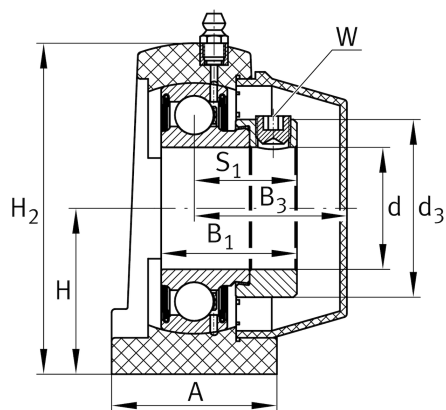

## PSHE35-TV-FA125.5

Plummer block housing unit

Schaeffler ID:  
0573407900000

Plummer block housing unit PSHE..-TV,  
RIBB plastic

### Main Dimensions & Performance Data

d	35 mm	Bore diameter
L	110 mm	Length
H <sub>2</sub>	95 mm	Height
	0,8 kg	Weight

### Dimensions

H	47,6 mm	Distance shaft axis
	GEH-SHE07-TV	Housing
	GRAE35-NPP-B- FA107/125.5	Bearing designation
A	47,5 mm	Width (base)
	KASK07-S-G	End cap
B <sub>1</sub>	39 mm	Locking collar total width
S	29,5 mm	Distance raceway
	KASK07-S-R-NBR	Open protecting cap
Q	1/4 - 28 UNF	Connection thread lubrication

### Mounting dimensions

J	82,6 mm	Distance fixing bore
---	---------	----------------------