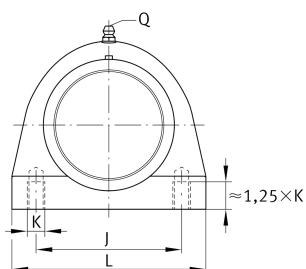

## PSHE35-TV-FA125.5

Plummer block housing unit

Schaeffler ID:  
0573407900000

Plummer block housing unit PSHE..-TV,  
RIBB plastic

### Main Dimensions & Performance Data

d	35 mm	Bore diameter
L	110 mm	Length
H <sub>2</sub>	95 mm	Height
	0,8 kg	Weight

### Dimensions

H	47,6 mm	Distance shaft axis
	GEH-SHE07-TV	Housing
	GRAE35-NPP-B- FA107/125.5	Bearing designation
A	47,5 mm	Width (base)
	KASK07-S-G	End cap
B <sub>1</sub>	39 mm	Locking collar total width
S	29,5 mm	Distance raceway
	KASK07-S-R-NBR	Open protecting cap
Q	1/4 - 28 UNF	Connection thread lubrication

### Mounting dimensions

J	82,6 mm	Distance fixing bore
---	---------	----------------------