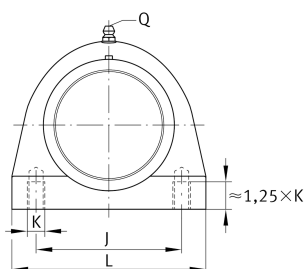

PSHE40-TV-FA125.5

Plummer block housing unit

Schaeffler ID:
0573408030000

Plummer block housing unit PSHE..-TV,
RIBB plastic

Technical information

Main Dimensions & Performance Data

d	40 mm	Bore diameter
L	120 mm	Length
H ₂	100,5 mm	Height
	0,98 kg	Weight

Dimensions

H	49,2 mm	Distance shaft axis
	GEH-SHE08-TV	Housing
	GRAE40-NPP-B- FA107/125.5	Bearing designation
A	48 mm	Width (base)
	KASK08-S-G	End cap
B ₁	43,8 mm	Locking collar total width
S	32,8 mm	Distance raceway
	KASK08-S-R-NBR	Open protecting cap
Q	1/4 - 28 UNF	Connection thread lubrication

Mounting dimensions

J	88,9 mm	Distance fixing bore
---	---------	----------------------