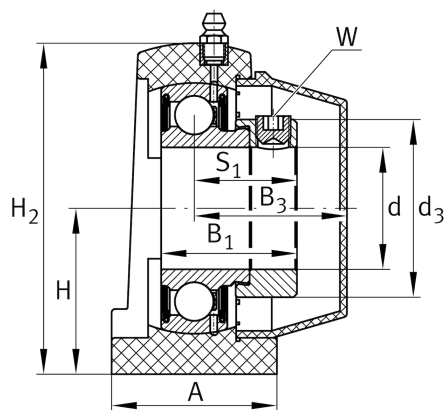

PSHE40-TV-FA125.5

Plummer block housing unit

Schaeffler ID:
0573408030000

Plummer block housing unit PSHE..-TV,
RIBB plastic

Technical information

Main Dimensions & Performance Data

d	40 mm	Bore diameter
L	120 mm	Length
H ₂	100,5 mm	Height
	0,98 kg	Weight

Dimensions

H	49,2 mm	Distance shaft axis
	GEH-SHE08-TV	Housing
	GRAE40-NPP-B- FA107/125.5	Bearing designation
A	48 mm	Width (base)
	KASK08-S-G	End cap
B ₁	43,8 mm	Locking collar total width
S	32,8 mm	Distance raceway
	KASK08-S-R-NBR	Open protecting cap
Q	1/4 - 28 UNF	Connection thread lubrication

Mounting dimensions

J	88,9 mm	Distance fixing bore
---	---------	----------------------