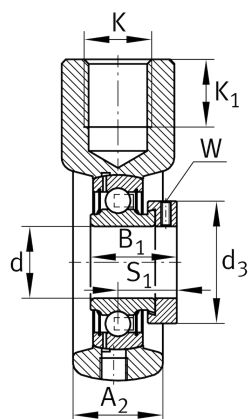

PHE20-TV-FA125.5

Take-up housing unit

Schaeffler ID:
0574632550000

Take-up housing unit PHE..-TV, RIBB
plastic

Technical information

Main Dimensions & Performance Data

d	20 mm	Bore diameter
L	99 mm	Length
M	65 mm	Housing total width
	0,37 kg	Weight

Dimensions

T	36 mm	Height (housing, mounting side)
	HE04-TV	Housing
	GRAE20-NPP-B-	Bearing designation
	FA107/125.5	
A ₂	27,5 mm	Width housing
	KASK04-S-G	End cap
	KASK04-S-R-NBR	Open protecting cap

Mounting dimensions

L ₁	63,5 mm	Distance shaft axis
L ₃	47 mm	Length guidance grooves
K	M16	Thread fixing bore
Q	1/4-28 UNF	Connection thread lubrication