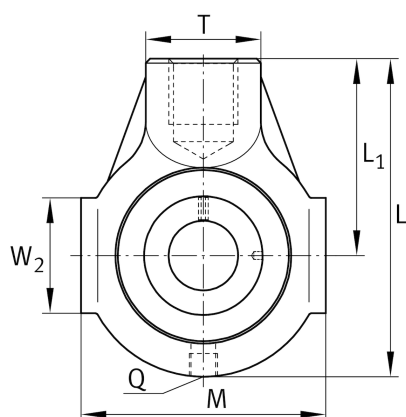

PHE20-TV-FA125.5

Take-up housing unit

Schaeffler ID:
0574632550000

Take-up housing unit PHE..-TV, RIBB
plastic

Technical information

Main Dimensions & Performance Data

d	20 mm	Bore diameter
L	99 mm	Length
M	65 mm	Housing total width
	0,37 kg	Weight

Dimensions

T	36 mm	Height (housing, mounting side)
	HE04-TV	Housing
	GRAE20-NPP-B-	Bearing designation
	FA107/125.5	
A ₂	27,5 mm	Width housing
	KASK04-S-G	End cap
	KASK04-S-R-NBR	Open protecting cap

Mounting dimensions

L ₁	63,5 mm	Distance shaft axis
L ₃	47 mm	Length guidance grooves
K	M16	Thread fixing bore
Q	1/4-28 UNF	Connection thread lubrication