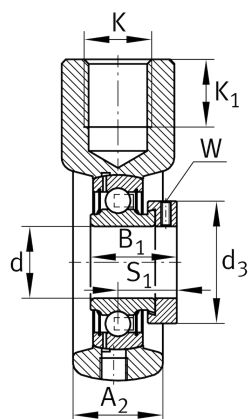

## PHE40-TV-FA125.5

Take-up housing unit

Schaeffler ID:  
0574652070000

Take-up housing unit PHE..-TV, RIBB  
plastic

### Main Dimensions & Performance Data

d	40 mm	Bore diameter
L	140 mm	Length
M	100 mm	Housing total width
	1,02 kg	Weight

### Dimensions

T	40 mm	Height (housing, mounting side)
	HE08-TV	Housing
	GRAE40-NPP-B-	Bearing designation
	FA107/125.5	
A <sub>2</sub>	34,5 mm	Width housing
	KASK08-S-G	End cap
	KASK08-S-R-NBR	Open protecting cap

### Mounting dimensions

L <sub>1</sub>	85 mm	Distance shaft axis
L <sub>3</sub>	80 mm	Length guidance grooves
K	M16	Thread fixing bore
Q	1/4-28 UNF	Connection thread lubrication