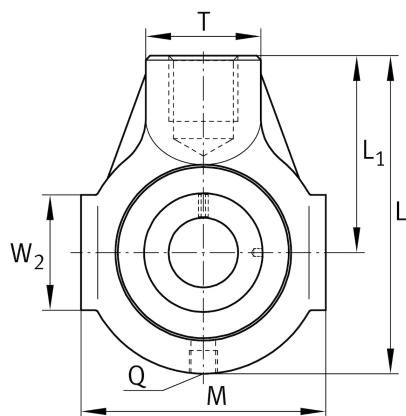

### Main Dimensions & Performance Data

d	40 mm	Bore diameter
L	140 mm	Length
M	100 mm	Housing total width
	1,02 kg	Weight

### Dimensions

T	40 mm	Height (housing, mounting side)
	HE08-TV	Housing
	GRAE40-NPP-B-	Bearing designation
	FA107/125.5	
A <sub>2</sub>	34,5 mm	Width housing
	KASK08-S-G	End cap
	KASK08-S-R-NBR	Open protecting cap

### Mounting dimensions

L <sub>1</sub>	85 mm	Distance shaft axis
L <sub>3</sub>	80 mm	Length guidance grooves
K	M16	Thread fixing bore
Q	1/4-28 UNF	Connection thread lubrication