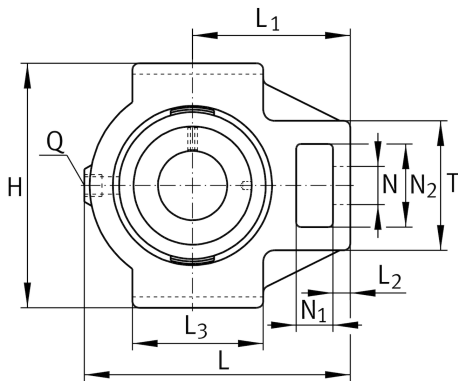

PTUE20-TV-FA125.5

Take-up housing unit

Schaeffler ID:
0574620890000

Take-up housing unit PTUE...-TV, RIBB
plastic

Technical information

Main Dimensions & Performance Data

d	20 mm	Bore diameter
L	99 mm	Length
M	89 mm	Housing total width
	0,4 kg	Weight

Dimensions

T	36 mm	Height (housing, mounting side)
	TUE04-TV	Housing
	GRAE20-NPP-B-	Bearing designation
	FA107/125.5	
A ₂	27,5 mm	Width housing
	KASK04-S-G	End cap
	KASK04-S-R-NBR	Open protecting cap

Mounting dimensions

L ₁	64 mm	Distance shaft axis
L ₃	47 mm	Length guidance grooves
A ₁	12 mm	Width guidance groove
H ₁	76 mm	Distance guidance groove
K	M16	Thread fixing bore
Q	1/4-28 UNF	Connection thread lubrication