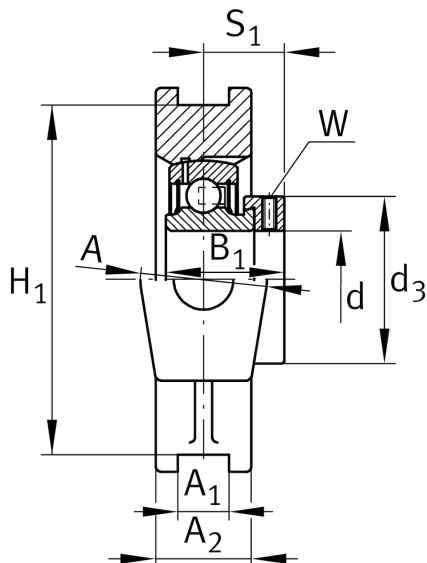

PTUE20-TV-FA125.5

Take-up housing unit

Schaeffler ID:
0574620890000

Take-up housing unit PTUE...-TV, RIBB
plastic

Technical information

Main Dimensions & Performance Data

d	20 mm	Bore diameter
L	99 mm	Length
M	89 mm	Housing total width
	0,4 kg	Weight

Dimensions

T	36 mm	Height (housing, mounting side)
	TUE04-TV	Housing
	GRAE20-NPP-B-	Bearing designation
	FA107/125.5	
A ₂	27,5 mm	Width housing
	KASK04-S-G	End cap
	KASK04-S-R-NBR	Open protecting cap

Mounting dimensions

L ₁	64 mm	Distance shaft axis
L ₃	47 mm	Length guidance grooves
A ₁	12 mm	Width guidance groove
H ₁	76 mm	Distance guidance groove
K	M16	Thread fixing bore
Q	1/4-28 UNF	Connection thread lubrication