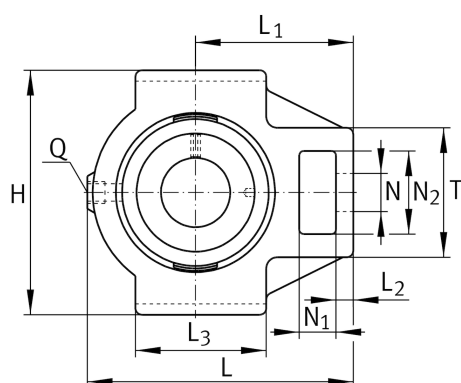

PTUE30-TV-FA125.5

Take-up housing unit

Schaeffler ID:
0574621510000

Take-up housing unit PTUE...-TV, RIBB
plastic

Technical information

Main Dimensions & Performance Data

d	30 mm	Bore diameter
L	125 mm	Length
M	102,5 mm	Housing total width
	0,71 kg	Weight

Dimensions

T	40 mm	Height (housing, mounting side)
	TUE06-TV	Housing
	GRAE30-NPP-B-	Bearing designation
	FA107/125.5	
A ₂	34,5 mm	Width housing
	KASK06-S-G	End cap
	KASK06-S-R-NBR	Open protecting cap

Mounting dimensions

L ₁	76 mm	Distance shaft axis
L ₃	63 mm	Length guidance grooves
A ₁	12 mm	Width guidance groove
H ₁	89 mm	Distance guidance groove
K	M16	Thread fixing bore
Q	1/4-28 UNF	Connection thread lubrication