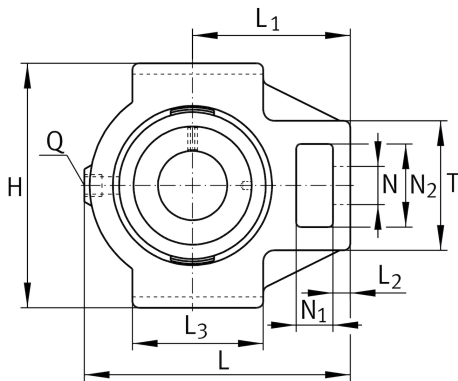

PTUE40-TV-FA125.5

Take-up housing unit

Schaeffler ID:
0574632040000

Take-up housing unit PTUE...-TV, RIBB
plastic

Technical information

Main Dimensions & Performance Data

d	40 mm	Bore diameter
L	140 mm	Length
M	113 mm	Housing total width
	1,06 kg	Weight

Dimensions

T	40 mm	Height (housing, mounting side)
	TUE08-TV	Housing
	GRAE40-NPP-B-	Bearing designation
	FA107/125.5	
A ₂	33,5 mm	Width housing
	KASK08-S-G	End cap
	KASK08-S-R-NBR	Open protecting cap

Mounting dimensions

L ₁	85 mm	Distance shaft axis
L ₃	80 mm	Length guidance grooves
A ₁	16 mm	Width guidance groove
H ₁	102 mm	Distance guidance groove
K	M16	Thread fixing bore
Q	1/4-28 UNF	Connection thread lubrication