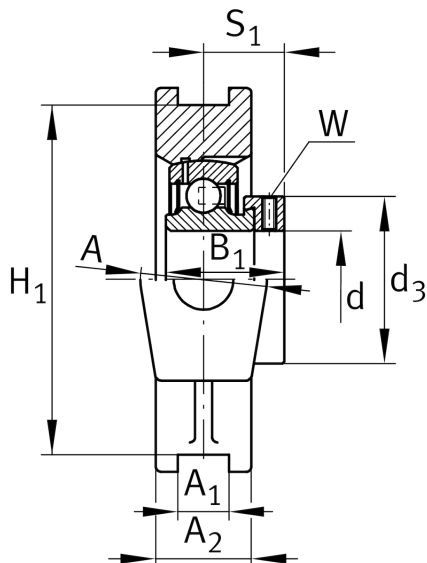

PTUE40-TV-FA125.5

Take-up housing unit

Schaeffler ID:
0574632040000

Take-up housing unit PTUE...-TV, RIBB
plastic

Technical information

Main Dimensions & Performance Data

d	40 mm	Bore diameter
L	140 mm	Length
M	113 mm	Housing total width
	1,06 kg	Weight

Dimensions

T	40 mm	Height (housing, mounting side)
	TUE08-TV	Housing
	GRAE40-NPP-B-	Bearing designation
	FA107/125.5	
A ₂	33,5 mm	Width housing
	KASK08-S-G	End cap
	KASK08-S-R-NBR	Open protecting cap

Mounting dimensions

L ₁	85 mm	Distance shaft axis
L ₃	80 mm	Length guidance grooves
A ₁	16 mm	Width guidance groove
H ₁	102 mm	Distance guidance groove
K	M16	Thread fixing bore
Q	1/4-28 UNF	Connection thread lubrication