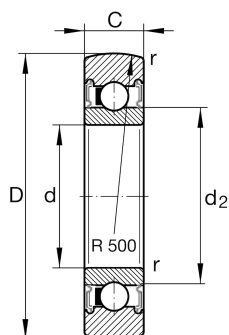

## LR201-X-2RSR

Track roller

Schaeffler ID:  
0899650860000

Track roller LR..-2RSR, single row, no plastic tyre

#### Main Dimensions & Performance Data

D	35 mm	Outside diameter
d	12 mm	Bore diameter
C	10 mm	Height
$C_{r w}$	6.000 N	Basic dynamic load rating, radial
$C_{0r w}$	2.850 N	Basic static load rating, radial
$C_{ur w}$	143 N	Fatigue load limit, radial
$n_{DG}$	12.000 1/min	Speed on permanent grease lubrication
	0,047 kg	Weight

#### Dimensions

$d_2$	18,3 mm	Diameter of thrust washer
$r_{min}$	0,6 mm	Minimum chamfer dimension
R	500 mm	Radius of outer ring outside profile