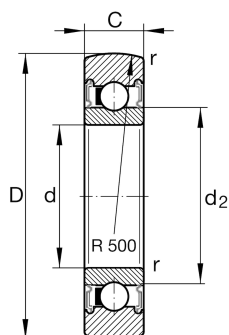

★ LR204-2RSR

Track roller

Schaeffler ID:
0922432230000

Track roller LR...-2RSR, single row, no plastic tyre

★ Preferred product

Technical information

Main Dimensions & Performance Data

D	52 mm	Outside diameter
d	20 mm	Bore diameter
C	14 mm	Height
$C_{r w}$	11.300 N	Basic dynamic load rating, radial
$C_{0r w}$	5.900 N	Basic static load rating, radial
$C_{ur w}$	300 N	Fatigue load limit, radial
n_{DG}	8.000 1/min	Speed on permanent grease lubrication
	0,143 kg	Weight

Dimensions

d_2	29 mm	Diameter of thrust washer
r_{min}	1 mm	Minimum chamfer dimension
R	500 mm	Radius of outer ring outside profile