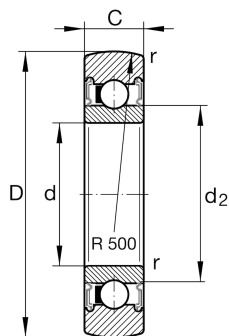

LR204-X-2RSR

Track roller

Schaeffler ID:
0503661810000

Track roller LR..-2RSR, single row, no plastic tyre

Technical information

Main Dimensions & Performance Data

D	52 mm	Outside diameter
d	20 mm	Bore diameter
C	14 mm	Height
$C_{r w}$	11.300 N	Basic dynamic load rating, radial
$C_{0r w}$	5.900 N	Basic static load rating, radial
$C_{ur w}$	300 N	Fatigue load limit, radial
n_{DG}	8.000 1/min	Speed on permanent grease lubrication
	0,15 kg	Weight

Dimensions

d_2	29 mm	Diameter of thrust washer
r_{min}	1 mm	Minimum chamfer dimension
R	500 mm	Radius of outer ring outside profile