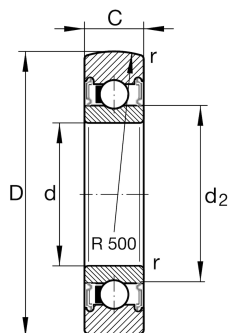

★ LR205-X-2RSR

Track roller

Schaeffler ID:
0503665130000

Track roller LR...-2RSR, single row, no plastic tyre

★ Preferred product

Technical information

Main Dimensions & Performance Data

D	62 mm	Outside diameter
d	25 mm	Bore diameter
C	15 mm	Height
$C_{r w}$	13.300 N	Basic dynamic load rating, radial
$C_{0r w}$	7.300 N	Basic static load rating, radial
$C_{ur w}$	370 N	Fatigue load limit, radial
n_{DG}	7.000 1/min	Speed on permanent grease lubrication
	0,23 kg	Weight

Dimensions

d_2	33,5 mm	Diameter of thrust washer
r_{min}	1 mm	Minimum chamfer dimension
R	500 mm	Radius of outer ring outside profile