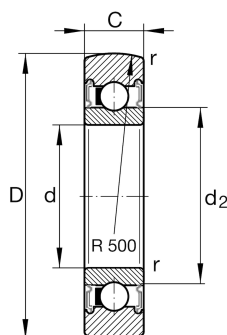

## LR206-2RS

Track roller

Schaeffler ID:  
0008118070000

Track roller LR..-2RSR, single row, no plastic tyre

#### Main Dimensions & Performance Data

D	72 mm	Outside diameter
d	30 mm	Bore diameter
C	16 mm	Height
$C_{r w}$	17.600 N	Basic dynamic load rating, radial
$C_{0r w}$	9.900 N	Basic static load rating, radial
$C_{ur w}$	510 N	Fatigue load limit, radial
$n_{DG}$	5.500 1/min	Speed on permanent grease lubrication
	0,33 kg	Weight

#### Dimensions

$d_2$	37,4 mm	Diameter of thrust washer
$r_{min}$	1 mm	Minimum chamfer dimension
R	500 mm	Radius of outer ring outside profile