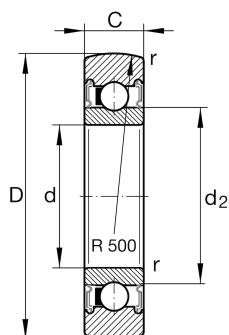

LR207-X-2RS

Track roller

Schaeffler ID:
0008134860000

Track roller LR..-2RSR, single row, no plastic tyre

Technical information

Main Dimensions & Performance Data

D	80 mm	Outside diameter
d	35 mm	Bore diameter
C	17 mm	Height
$C_{r w}$	21.900 N	Basic dynamic load rating, radial
$C_{0r w}$	12.400 N	Basic static load rating, radial
$C_{ur w}$	660 N	Fatigue load limit, radial
n_{DG}	4.500 1/min	Speed on permanent grease lubrication
	0,4 kg	Weight

Dimensions

d_2	42,4 mm	Diameter of thrust washer
r_{min}	1,1 mm	Minimum chamfer dimension
R	500 mm	Radius of outer ring outside profile