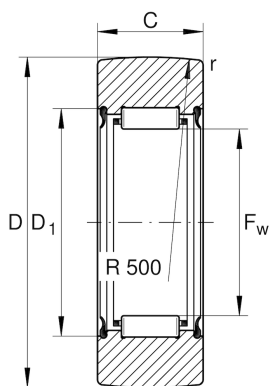

## ★ RNA22/6-2RSR

Yoke type track roller

Schaeffler ID:  
0000271540000

Yoke type track rollers RNA22...-2RSR,  
without axial guidance, lip seals on both  
sides

★ Preferred product

### Main Dimensions & Performance Data

D	19 mm	Outside diameter
F <sub>w</sub>	10 mm	Under roller diameter
C	11,8 mm	Width, outer ring
C <sub>rw</sub>	3.900 N	Basic dynamic load rating, radial
C <sub>orw</sub>	3.700 N	Basic static load rating, radial
C <sub>urw</sub>	495 N	Fatigue load limit, radial
n <sub>DG</sub>	9.000 1/min	Speed on permanent grease lubrication
	13,905 g	Weight

### Dimensions

D <sub>1 min</sub>	15,15 mm	Minimum mounting dimension
r <sub>min</sub>	0,3 mm	Minimum chamfer dimension
R	500 mm	Radius of outer ring outside profile