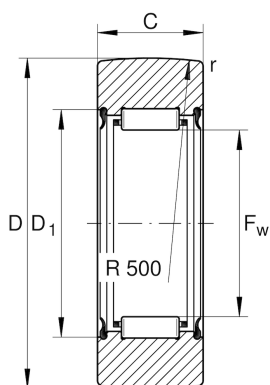

RNA2201-2RSR

Yoke type track roller

Schaeffler ID:
0000272190000

Yoke type track rollers RNA22...-2RSR,
without axial guidance, lip seals on both
sides

Technical information

Main Dimensions & Performance Data

D	32 mm	Outside diameter
F _w	16 mm	Under roller diameter
C	13,8 mm	Width, outer ring
C _{r w}	7.500 N	Basic dynamic load rating, radial
C _{0r w}	8.300 N	Basic static load rating, radial
C _{ur w}	1.290 N	Fatigue load limit, radial
n _{D G}	4.700 1/min	Speed on permanent grease lubrication
	56,55 g	Weight

Dimensions

D _{1 min}	22 mm	Minimum mounting dimension
r _{min}	0,6 mm	Minimum chamfer dimension
R	500 mm	Radius of outer ring outside profile