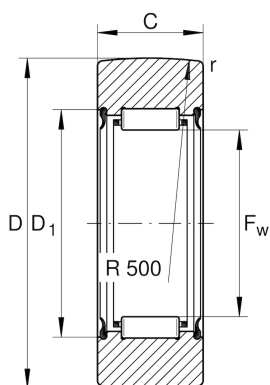

RNA2203-2RSR

Yoke type track roller

Schaeffler ID:
0000272510000

Yoke type track rollers RNA22...-2RSR,
without axial guidance, lip seals on both
sides

Technical information

Main Dimensions & Performance Data

D	40 mm	Outside diameter
F _w	22 mm	Under roller diameter
C	15,8 mm	Width, outer ring
C _{r w}	9.900 N	Basic dynamic load rating, radial
C _{0r w}	14.200 N	Basic static load rating, radial
C _{ur w}	1.870 N	Fatigue load limit, radial
n _{D G}	3.000 1/min	Speed on permanent grease lubrication
	94,61 g	Weight

Dimensions

D _{1 min}	28 mm	Minimum mounting dimension
r _{min}	1 mm	Minimum chamfer dimension
R	500 mm	Radius of outer ring outside profile