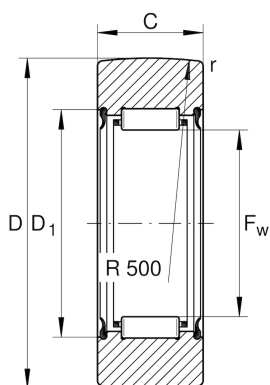

## RNA2204-2RSR

Yoke type track roller

Schaeffler ID:  
0007031840000

Yoke type track rollers RNA22...-2RSR,  
without axial guidance, lip seals on both  
sides

#### Main Dimensions & Performance Data

D	47 mm	Outside diameter
F <sub>w</sub>	25 mm	Under roller diameter
C	17,8 mm	Width, outer ring
C <sub>r w</sub>	14.000 N	Basic dynamic load rating, radial
C <sub>0r w</sub>	19.300 N	Basic static load rating, radial
C <sub>ur w</sub>	2.700 N	Fatigue load limit, radial
n <sub>D G</sub>	2.300 1/min	Speed on permanent grease lubrication
	0,146 kg	Weight

#### Dimensions

D <sub>1 min</sub>	33 mm	Minimum mounting dimension
r <sub>min</sub>	1 mm	Minimum chamfer dimension
R	500 mm	Radius of outer ring outside profile