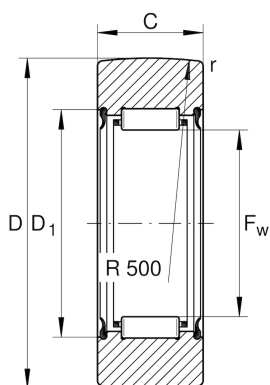

## RNA2205-2RSR

Yoke type track roller

Schaeffler ID:  
0007032220000

Yoke type track rollers RNA22...-2RSR,  
without axial guidance, lip seals on both  
sides

#### Main Dimensions & Performance Data

D	52 mm	Outside diameter
F <sub>w</sub>	30 mm	Under roller diameter
C	17,8 mm	Width, outer ring
C <sub>r w</sub>	14.400 N	Basic dynamic load rating, radial
C <sub>0r w</sub>	21.100 N	Basic static load rating, radial
C <sub>ur w</sub>	2.950 N	Fatigue load limit, radial
n <sub>D G</sub>	1.800 1/min	Speed on permanent grease lubrication
	0,002 kg	Weight

#### Dimensions

D <sub>1 min</sub>	38 mm	Minimum mounting dimension
r <sub>min</sub>	1 mm	Minimum chamfer dimension
R	500 mm	Radius of outer ring outside profile