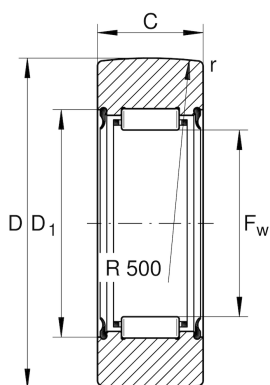

RNA2206-2RSR

Yoke type track roller

Schaeffler ID:
0000273160000

Yoke type track rollers RNA22...-2RSR,
without axial guidance, lip seals on both
sides

Technical information

Main Dimensions & Performance Data

D	62 mm	Outside diameter
F _w	35 mm	Under roller diameter
C	19,8 mm	Width, outer ring
C _{r w}	17.000 N	Basic dynamic load rating, radial
C _{0r w}	26.500 N	Basic static load rating, radial
C _{ur w}	3.600 N	Fatigue load limit, radial
n _{D G}	1.400 1/min	Speed on permanent grease lubrication
	0,003 kg	Weight

Dimensions

D _{1 min}	43 mm	Minimum mounting dimension
r _{min}	1 mm	Minimum chamfer dimension
R	500 mm	Radius of outer ring outside profile